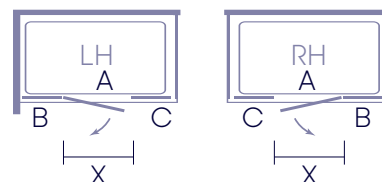

HINGE DOOR & 2 INLINE PANELS

with Side Panel

Shown as Left Hand (L)

FEATURES & BENEFITS

- Frameless Design
- Smooth & Solid Opening & Closing
- Handle Options Available
- Power Shower suitable
- Wetroom Compatible
- Concealed Fixings
- This product is handed

Handle Options

Standard Handle

Traditional Handle

Mirrored Chrome

Standard Hinge

Product Information

Size	Code	Adjustment Min-Max
1100	GHD1100H (L or R)	1065-1080
1200	GHD1200H (L or R)	1165-1180
1300	GHD1300H (L or R)	1265-1280
1400	GHD1400H (L or R)	1365-1380
1500	GHD1500H (L or R)	1465-1480
1600	GHD1600H (L or R)	1565-1580
1700	GHD1700H (L or R)	1665-1680
1800	GHD1800H (L or R)	1765-1780
1900	GHD1900H (L or R)	1865-1880

This product is handed – please choose L for Left and R for Right when ordering.

Side Panel

Size	Code	Adjustment Min-Max
700	GHSB700H	665-680
760	GHSB760H	725-740
800	GHSB800H	765-780
900	GHSB900H	865-880
1000	GHSB1000H	965-980

Side panel is reversible.

Side Panel

A - Moving Panel B / C- Fixed Panel X - Door Opening

Configuration

Size	Code	Door X Opening	Panel A Moving Panel	Panel B Fixed Panel	Panel C Inline Panel
1100	GHD1100H (L or R)	520	600	300	200
1200	GHD1200H (L or R)	520	600	300	300
1300	GHD1300H (L or R)	520	600	300	400
1400	GHD1400H (L or R)	620	700	300	400
1500	GHD1500H (L or R)	620	700	400	400
1600	GHD1600H (L or R)	620	700	500	400
1700	GHD1700H (L or R)	620	700	500	500
1800	GHD1800H (L or R)	720	800	500	500
1900	GHD1900H (L or R)	720	800	500	600