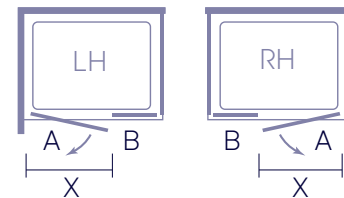

Handle Options

Standard Handle

Traditional Handle

Mirrored Chrome

Standard Hinge

Product Information

Size	Code	Adjustment Min-Max
900	GHH900H (L or R)	870-880
1000	GHH1000H (L or R)	970-980
1100	GHH1100H (L or R)	1070-1080
1200	GHH1200H (L or R)	1170-1180
1300	GHH1300H (L or R)	1270-1280
1400	GHH1400H (L or R)	1370-1380
1500	GHH1500H (L or R)	1470-1480

**UK
CA**

This product is handed – please choose L for Left and R for Right when ordering.

Please Note: All wall hinges **must** be secured to a **reinforced/solid wall**.

Side Panel

Size	Code	Adjustment Min-Max
700	GHSB700H	665-680
760	GHSB760H	725-740
800	GHSB800H	765-780
900	GHSB900H	865-880
1000	GHSB1000H	965-980

Side panel is reversible.

Side Panel

A - Moving Panel B - Fixed Panel X - Door Opening

Configuration

Size	Code	Door X Opening	Panel A Moving Panel	Panel B Fixed Panel
900	GHH900H (L or R)	620	700	200
1000	GHH1000H (L or R)	620	700	300
1100	GHH1100H (L or R)	620	700	400
1200	GHH1200H (L or R)	620	700	500
1300	GHH1300H (L or R)	720	800	500
1400	GHH1400H (L or R)	720	800	600
1500	GHH1500H (L or R)	820	900	600