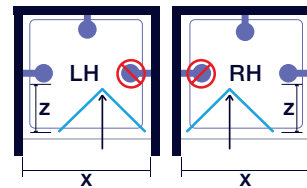

A: Moving Panel
X: Door Opening
Z: Inside Door Swing