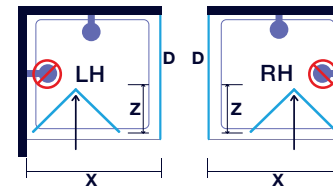

with Side Panel

A: Moving Panel
D: Side Panel
X: Door Opening
Z: Inside Door Swing

Standard Chrome
Enclosures & Wetrooms