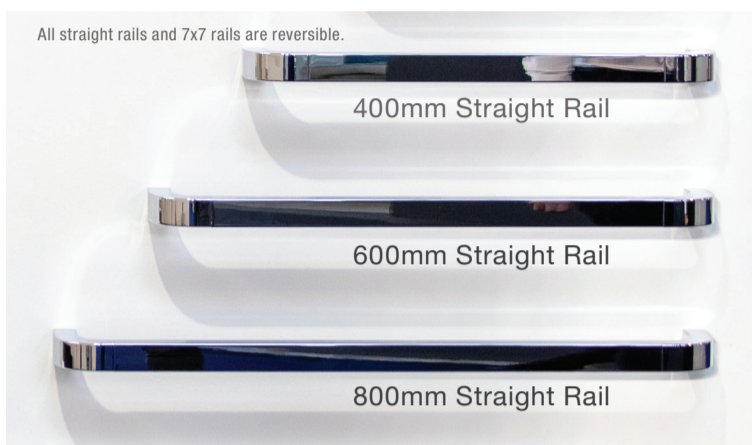

## FEATURES & BENEFITS

- ▶ Standard straight rail - can be fitted horizontally or vertically
- ▶ L shaped rail
- ▶ Arc rail
- ▶ Use as a rail for accessories and grab bar

\* 1 year guarantee on all plastic and wearable parts.  
\* Rail max load of 150KG's

#### RAIL WITHOUT BUNDLES

Order Code	Size	Description
RV77	700 x 700 (90° rail)	L Shaped Rail (Reversible)
RV75 (L or R)*	700 x 500 (90° rail)	L Shaped Rail (Left or Right hand facing)
RV135 (L or R)*	400 x 300 (135° rail)	Arc Rail (Left or Right hand facing)
RV400	400	Straight Rail
RV600	600	Straight Rail
RV800	800	Straight Rail