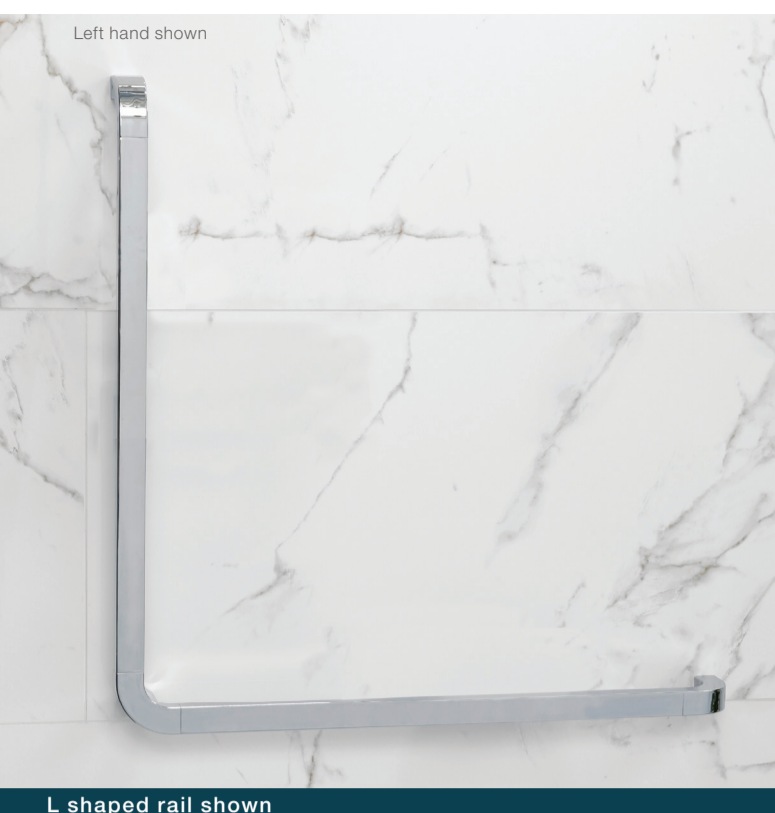

## FEATURES & BENEFITS

- ▶ Standard straight rail - can be fitted horizontally or vertically
- ▶ L shaped rail
- ▶ Arc rail
- ▶ Use as a rail for accessories and grab bar

\* 1 year guarantee on all plastic and wearable parts.  
\* Rail max load of 150KG's