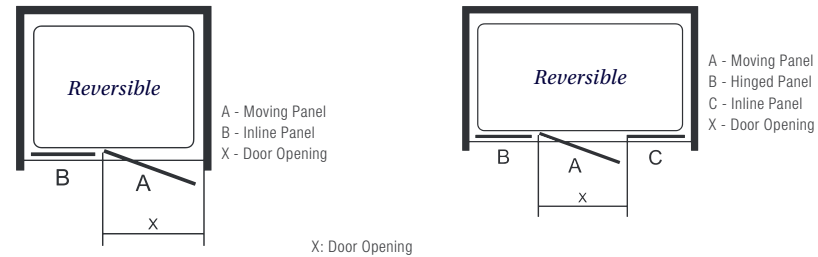

Configuration

Colour options available

BBZ = Brushed Beonze

BBR = Brushed Brass

MB = Matt Black

BBS = Brushed Stainless Steel