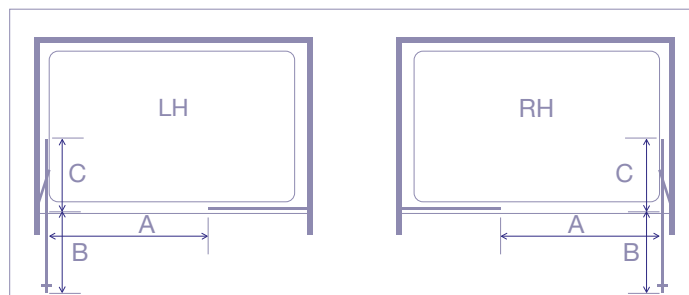

Configuration

Size	Door Opening A	Outside Door Swing B	Inside Door Swing C
900	480	211	420
960	540	271	420
1000	580	311	420
1100	480	211	420
1160	540	271	420
1200	580	311	420
1300	480	211	420
1360	540	271	420
1400	580	311	420
1500	680	411	420
1600	780	511	420

A - Door Opening

B - Outside Door Swing

C - Inside Door Swing

Merlyn Showering

Tel: Freephone 0808 1011 429

Email: spec@merlyn.ie

Web: www.merlynshowering.com