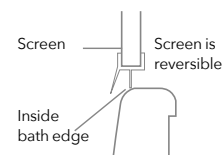

2 PANEL BATH SCREEN

MERLYN | BLACK

FEATURES & BENEFITS

- This product is handed

Hinge

CE Standards

Product Information

Size	Panel	Order Code	Adjustments
900 x 1500	2	BLKMB7L	880 - 890
900 x 1500	2	BLKMB7R	880 - 890

Configuration

A: Fixed Panel = 900mm

B: Radius of Screen Swing = 383mm

☐ ○ Recommended shower head position

Configuration

Size	Door Swing	Fixed Panel A	Moving Panel B
900 x 1500	383	500	400