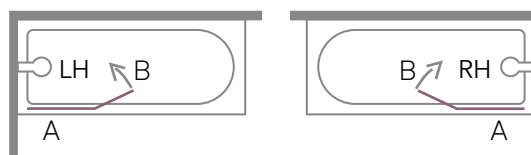

2 PANEL BATH SCREEN

MERLYN | BLACK

FEATURES & BENEFITS

- This product is handed

Hinge

CE Standards

Product Information

Size	Panel	Order Code	Adjustments
900 x 1500	2	BLKMB7L	880 - 890
900 x 1500	2	BLKMB7R	880 - 890

Configuration

A: Fixed Panel = 900mm

B: Radius of Screen Swing = 383mm

☐ ○ Recommended shower head position

Configuration

Size	Door Swing	Fixed Panel A	Moving Panel B
900 x 1500	383	500	400