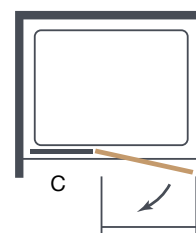

Essence Frameless

HINGE & INLINE WITH A SIDE PANEL

MERLYN
IONIC

FEATURES & BENEFITS

- Solid designer hinge with concealed pivot point
- Solid chrome double handle
- Stunning frameless design
- Reversible
- Concealed fixings

Handle

Hinge

Product Information

Size	Adjustment (Min-Max)	Order Code
800+	770-790	A0111M0
900+	870-890	A0111N0
1000+	970-990	A0111O0
1100+	1070-1090	A0111JF
1200+	1170-1190	A0111GF
1400+	1370-1390	A0111HF
1500+	1470-1490	A0111KF

Optional Side Panel

800	750-790	A0107G0
900	850-890	A0107H0

Configuration

- A = Door Opening
- B = Door Swing
- C = Inline Panel

Please Note: Side Panel should only be used with + sizes (not standard sizes).

Size	A	B	C
800+	480	500	200
900+	530	550	250
1000+	580	600	300
1100+	630	650	350
1200+	630	650	450
1400+	630	650	650
1500+	630	650	750