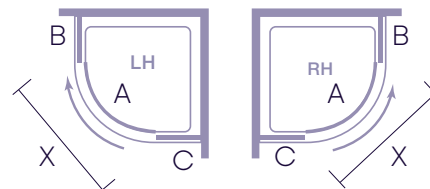

Handle and Colour Options

Standard Handle

Slim Handle

Halo Profile

Product Information

Size	Code	Adjustment Min-Max
900	GSQ90H (L or R)	870-885
1000	GSQ10H (L or R)	970-985

This product is handed – please choose L for Left and R for Right when ordering.

Configuration

Size	Code	Door Opening X	Panel A Moving Panel	Panel B Fixed Panel	Panel C Fixed Panel
900	GSQ90H (L or R)	460	615	345	535
1000	GSQ10H (L or R)	460	615	445	635

This product is handed – please choose L for Left and R for Right when ordering.