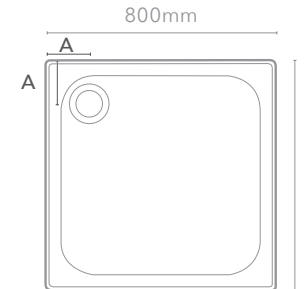

Square Tray

Exceeds Class C for DIN 51097 - Barefoot ramp test.
This ranks MERLYN in a premium class.

Features & Benefits

- Single skinned with moulded solid under section
- 50mm high to achieve minimalist design
- Anti-slip is manufactured into the coating and won't wear
- 135mm high including tray panel kit
- Compatible 90mm fast flow waste also available

Square Tray

Size	Code	Tray Panel Kit
800 x 800	S80SQASTO	Kit 4
900 x 900	S90SQASTO	Kit 4

Waste Positions

Tray Panel Kits (including Legs)*** No Waste

Tray Panel Kit	Code
Kit 1	DRK1
Kit 2	DRK2
Kit 3	DRK3
Kit 4	DRK4

Tray Panel Kit

Graduated adjustable leg and easy-fit tray panel kit.

Graduated adjustable leg system.

Square Tray

Size	Touchstone	Waste Position (A)	Waste Position (B)
760	X	147	147
800	X	147	147
900	X	147	147

90mm fast flow waste, includes hair trap and chrome cover.

Please Note: Order codes on the Touchstone-SR **do not** include waste, waste must be ordered separately. **Code: DWAS**