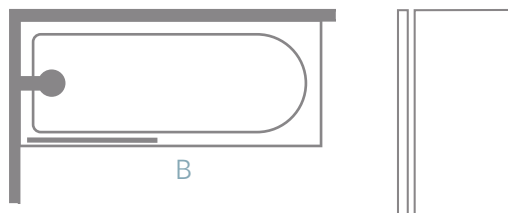

# BATH SCREENS

5<sup>MM</sup>  
GLASS  
THICKNESS

LIFETIME  
GUARANTEE

## FEATURES & BENEFITS

- 5mm toughened safety glass
- Reversible

 Recommended shower head position