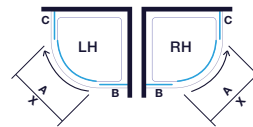

1 Door Quadrant

Size	Code	Adjustment	Door Opening X	Fixed Panel B	Fixed Panel C
900 x 900	BLKFQ90 L	860-885	483	558	285
900 x 900	BLKFQ90 R	860-885	483	558	285

1 Door Offset Quadrant

Size	Code	Adjustment	Door Opening X	Fixed Panel B	Fixed Panel C
1200 x 900	BLKFQ129 L	860-885 / 1160-1185	483	558	585
1200 x 900	BLKFQ129 R	860-885 / 1160-1185	483	558	585

Extension Profile

Size	Code
2000	BLKFSLEXT

CONFIGURATION

1 Door Quadrant

A: Moving Panel
 B: Fixed Panel
 C: Fixed Panel
 X: Door Opening

1 Door Offset Quadrant

A: Moving Panel
 B: Fixed Panel
 C: Curved Fixed Panel
 X: Door Opening