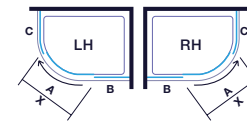

1 Door Quadrant

Size	Code	Adjustment	Door Opening X	Fixed Panel B	Fixed Panel C
900 x 900	BLKFQ90 L	860-885	483	558	285
900 x 900	BLKFQ90 R	860-885	483	558	285

1 Door Offset Quadrant

Size	Code	Adjustment	Door Opening X	Fixed Panel B	Fixed Panel C
1200 x 900	BLKFQ129 L	860-885 / 1160-1185	483	558	585
1200 x 900	BLKFQ129 R	860-885 / 1160-1185	483	558	585

Extension Profile

Size	Code
2000	BLKFSLEXT

CONFIGURATION

1 Door Quadrant

A: Moving Panel
 B: Fixed Panel
 C: Fixed Panel
 X: Door Opening

1 Door Offset Quadrant

A: Moving Panel
 B: Fixed Panel
 C: Curved Fixed Panel
 X: Door Opening