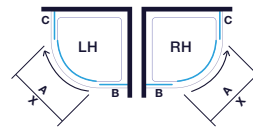

IONIC Essence Frameless

1 Door Quadrant

Features

- Concealed fixing
- Smooth action extra strong rollers
- Chrome double handle
- Stunning frameless design
- Minimalist designer rail with concealed rollers both inside and out
- Discreet deflector seal on luna rail for increased water retention
- Extra strong rollers with additional guide to added smoothness.
- Door is handed - order Left Hand (L) or Right Hand (R)

1 Door Quadrant

Size	Code	Adjustment	Door Opening X	Fixed Panel B	Fixed Panel C
900 x 900	A0101MH L	860-885	475	550	290
900 x 900	A0101NH R	860-885	475	550	290

1 Door Offset Quadrant

Size	Code	Adjustment	Door Opening X	Fixed Panel B	Fixed Panel C
1200 x 900	A0101KH L	860-885 / 1160-1185	475	550	590
1200 x 900	A0101LH R	860-885 / 1160-1185	475	550	590

CONFIGURATION

1 Door Quadrant

A: Moving Panel
B: Fixed Panel
C: Fixed Panel
X: Door Opening

1 Door Offset Quadrant

A: Moving Panel
B: Fixed Panel
C: Curved Fixed Panel
X: Door Opening

Handle