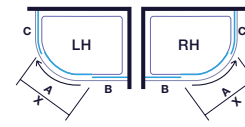

IONIC Essence Frameless

1 Door Quadrant

Features

- Concealed fixing
- Smooth action extra strong rollers
- Chrome double handle
- Stunning frameless design
- Minimalist designer rail with concealed rollers both inside and out
- Discreet deflector seal on luna rail for increased water retention
- Extra strong rollers with additional guide to added smoothness.
- Door is handed - order Left Hand (L) or Right Hand (R)

1 Door Quadrant

Size	Code	Adjustment	Door Opening X	Fixed Panel B	Fixed Panel C
900 x 900	A0101MH L	860-885	475	550	290
900 x 900	A0101NH R	860-885	475	550	290

1 Door Offset Quadrant

Size	Code	Adjustment	Door Opening X	Fixed Panel B	Fixed Panel C
1200 x 900	A0101KH L	860-885 / 1160-1185	475	550	590
1200 x 900	A0101LH R	860-885 / 1160-1185	475	550	590

CONFIGURATION

1 Door Quadrant

A: Moving Panel
B: Fixed Panel
C: Fixed Panel
X: Door Opening

1 Door Offset Quadrant

A: Moving Panel
B: Fixed Panel
C: Curved Fixed Panel
X: Door Opening

Handle