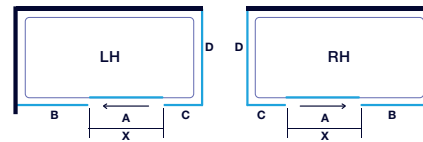

A - Moving Panel
B - Fixed Panel
X - Door Opening

Handle and Colour Options