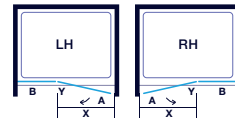

Hinge and Inline with Side Panel (+ codes can only be used with Side Panels)

| | | | | | |
|-------|------------|-------------|-----|-----|-----|
| 900+ | A0111N0BBR | 870 - 890 | 530 | 250 | 250 |
| 1000+ | A0111O0BBR | 970 - 990 | 580 | 300 | 300 |
| 1200+ | A0111GFBBR | 1170 - 1190 | 630 | 450 | 450 |
| 1400+ | A0111HFBBR | 1370 - 1390 | 630 | 670 | 670 |

Optional Side Panel to match + sizes

| Size | Code | Adjustment |
|------|------------|------------|
| 800 | A0107G0BBR | 770 - 790 |
| 900 | A0107H0BBR | 870 - 890 |

Extension Profile Hinge & Inline

| Size | Code |
|------|------------|
| 2000 | A0114D0BBR |

Extension profile: extra 20mm. Extension Profile is matte black.

CONFIGURATION

in Recess

A: Moving Panel
B: Fixed Panel
D: Side Panel

with Side Panel

Y: Door Swing
X: Door Opening
+ Sizes indicate opening when fitted with side panel