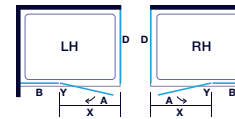

Optional Side Panel to match + sizes

| Size | Code | Adjustment |
|------|------------|------------|
| 800 | A0107G0BBR | 770 - 790 |
| 900 | A0107H0BBR | 870 - 890 |

Extension Profile Hinge & Inline

| Size | Code |
|------|------------|
| 2000 | A0114D0BBR |

Extension profile: extra 20mm. Extension Profile is matte black.

CONFIGURATION

in Recess

A: Moving Panel
B: Fixed Panel
D: Side Panel

with Side Panel

Y: Door Swing
X: Door Opening
+ Sizes indicate opening when fitted with side panel