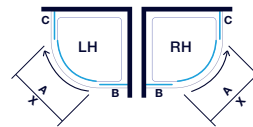

1 Door Quadrant

Size	Code	Adjustment	Door Opening X	Fixed Panel B	Fixed Panel C
900 x 900	A0101MHBRR L	860-885	483	558	285
900 x 900	A0101NHBBR R	860-885	483	558	285

1 Door Offset Quadrant

Size	Code	Adjustment	Door Opening X	Fixed Panel B	Fixed Panel C
1200 x 900	A0101KHBBR L	860-885 / 1160-1185	483	558	585
1200 x 900	A0101LHBBR R	860-885 / 1160-1185	483	558	585

Extension Profile

Size	Code
2000	A0114E0BBR

CONFIGURATION

1 Door Quadrant

- A: Moving Panel
- B: Fixed Panel
- C: Fixed Panel
- X: Door Opening

1 Door Offset Quadrant

- A: Moving Panel
- B: Fixed Panel
- C: Curved Fixed Panel
- X: Door Opening