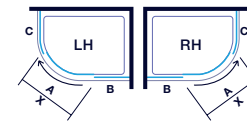

IONIC Essence Frameless

1 Door Quadrant - Brushed Brass

Features

- Concealed fixing
- Smooth action extra strong rollers
- Luxury metal double handle
- Minimalist designer rail with concealed rollers both inside and out
- Clear seals
- Discreet deflector seal on luna rail for increased water retention
- Anodised aluminium finish - more durable than powder coating
- Door is handed - order Left Hand (L) or Right Hand (R)

1 Door Quadrant

Size	Code	Adjustment	Door Opening X	Fixed Panel B	Fixed Panel C
900 x 900	A0101MHBRR L	860-885	483	558	285
900 x 900	A0101NHBBR R	860-885	483	558	285

1 Door Offset Quadrant

Size	Code	Adjustment	Door Opening X	Fixed Panel B	Fixed Panel C
1200 x 900	A0101KHBBR L	860-885 / 1160-1185	483	558	585
1200 x 900	A0101LHBBR R	860-885 / 1160-1185	483	558	585

Extension Profile

Size	Code
2000	A0114E0BBR

CONFIGURATION

1 Door Quadrant

- A: Moving Panel
- B: Fixed Panel
- C: Fixed Panel
- X: Door Opening

1 Door Offset Quadrant

- A: Moving Panel
- B: Fixed Panel
- C: Curved Fixed Panel
- X: Door Opening