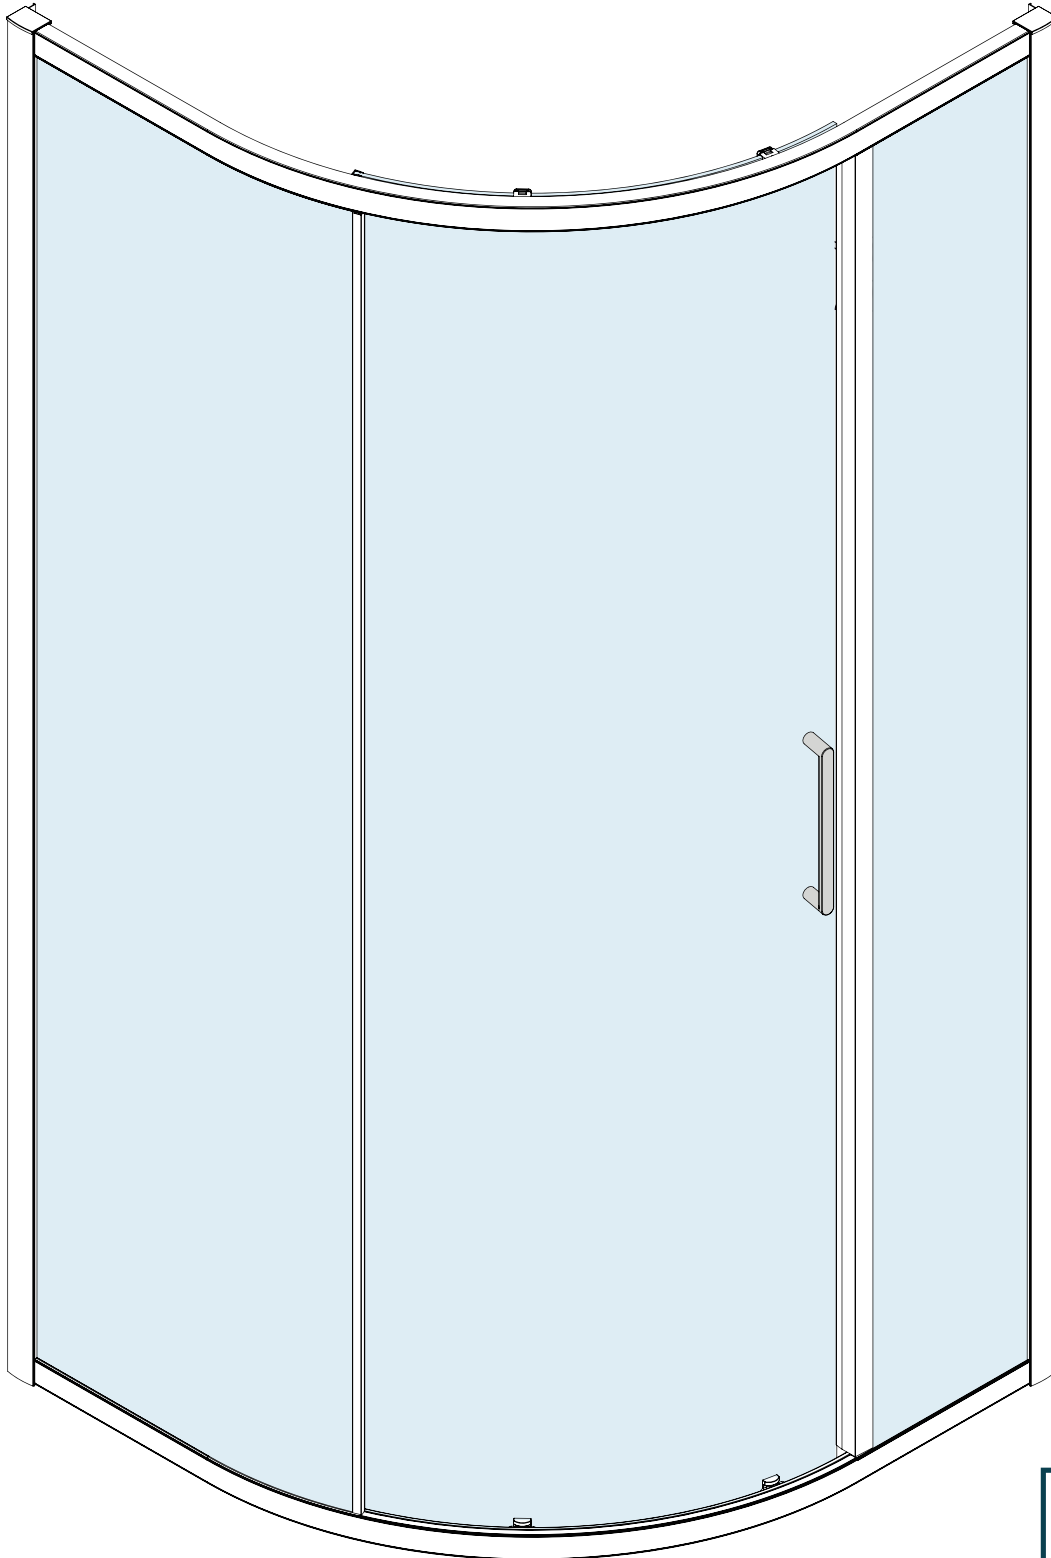

1 DOOR QUADRANT

Quart de cercle - Une porte 1-Tür Runddusche 1-deur kwadrant

INSTALLATION GUIDE

Guide d'installation Installationsanleitung Installatiehandleiding

SCAN HERE

EXPRESS
FITTING VIDEO

IN028EICJE7

IMPORTANT:
Please read the complete instructions before commencing fitting.

Make sure the tray is 100% level in all directions.

Do Not attempt to install the product unless you can tick all 4 boxes satisfactorily.

Size Taille Größe Maat	Adjustment Ajustement Anpassung Aanpassing	Opening space Écartement de l'ouverture Öffnungsraum Openingsruimte
900X900	855-875	460

Stayclear Glass Protection

This glass is "Easy to clean".