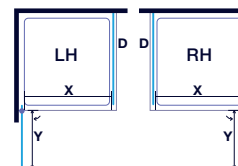

Pivot Door

Features

- Height 1850mm
- Reversible
- Minimalist pivot
- Pre-assembled frame
- Screw cover caps
- Magnetic seals

Pivot Door

Size	Code	Adjustment	Door Opening X	Outside Door Swing Y
760	A1206B0	710-750	490	460
800	A1206D0	750-790	530	500
900	A1206E0	850-890	630	600

Optional Side Panel

Size	Code	Adjustment
760	A1207B0	730-750
800	A1207D0	770-790
900	A1207E0	870-890

CONFIGURATION

in Recess

with Side Panel

Y: Outside Door Swing
X: Door Opening

IONIC Source Handle