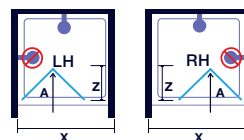

Bifold Door

Features

- Height 1850mm
- Reversible
- Pre-assembled frame
- Screw cover caps
- Smooth running action
- Magnetic seals

Bifold Door

Size	Code	Adjustment	Door Opening X	Width of panel when folded Z
700	A1200A0	650-690	400	280
760	A1200B0	710-750	460	310
800	A1200C0	750-790	500	330
900	A1200D0	850-890	600	380

Optional Side Panel

Size	Code	Adjustment
760	A1207B0	730-750
800	A1207D0	770-790
900	A1207E0	870-890

CONFIGURATION

in Recess

with Side Panel

A: Moving Panel
Z: Width of panel when folded
X: Door Opening

Bifold Hinge

IONIC Source Handle

MERSHIELD™
STAYCLEAR

LIFETIME
GUARANTEE

1850
MM
HEIGHT
STANDARD RANGE

6^{MM}
GLASS
THICKNESS