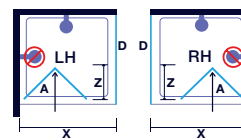

Bifold Door

Features

- Height 1850mm
- Reversible
- Pre-assembled frame
- Screw cover caps
- Smooth running action
- Magnetic seals

Bifold Door

Size	Code	Adjustment	Door Opening X	Width of panel when folded Z
700	A1200A0	650-690	400	280
760	A1200B0	710-750	460	310
800	A1200C0	750-790	500	330
900	A1200D0	850-890	600	380

Optional Side Panel

Size	Code	Adjustment
760	A1207B0	730-750
800	A1207D0	770-790
900	A1207E0	870-890

CONFIGURATION

in Recess

with Side Panel

A: Moving Panel
Z: Width of panel when folded
X: Door Opening

Bifold Hinge

IONIC Source Handle

MERSHIELD™
STAYCLEAR

LIFETIME
GUARANTEE

1850
MM
HEIGHT
STANDARD RANGE

6^{MM}
GLASS
THICKNESS