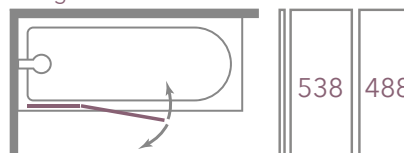

MB13
Bathscreen

2 PANEL FOLDING

6^{MM}
GLASS
THICKNESS

LIFETIME
GUARANTEE

MERSHIELD
STAYCLEAR

FEATURES & BENEFITS

- 6mm toughened safety glass
- Reversible

UK CA CE

Product Information

2 Panel Folding		
Size	Panel	Order Code
1100x1500	2	MB13

Configuration

Screen Swing: 180° in and out

Recommended shower head position