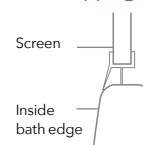

MB7 2 PANEL HINGED

Bathscreen

BATH SCREENS

1500
MM
HEIGHT
STANDARD RANGE

8
MM
GLASS
THICKNESS

LIFETIME
GUARANTEE

MERSHIELD
STAYCLEAR

FEATURES & BENEFITS

- 8mm toughened safety glass
- This product is handed

Product Information

2 Panel Hinged		
Size	Panel	Order Code
900x1500	2	MB7L (Left Handed)
900x1500	2	MB7R (Right Handed)

Configuration

Door Swing: 180 Degrees inwards only
 A: Fixed Panel = 497mm
 B: Radius of Screen Swing = 383mm
 ☉ Recommended shower head position

Please ensure product is fitted with moving panel seals in line with bath inside edge.