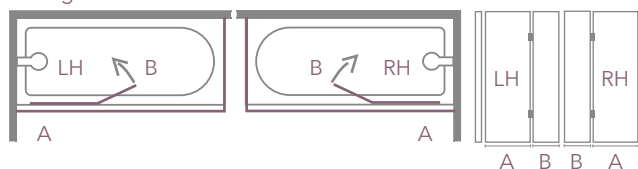

MB7 2 PANEL HINGED

Bathscreen

BATH SCREENS

1500
MM
HEIGHT
STANDARD RANGE

8
MM
GLASS
THICKNESS

LIFETIME
GUARANTEE

MERSHIELD
STAYCLEAR

FEATURES & BENEFITS

- 8mm toughened safety glass
- This product is handed

Product Information

2 Panel Hinged		
Size	Panel	Order Code
900x1500	2	MB7L (Left Handed)
900x1500	2	MB7R (Right Handed)

Configuration

Door Swing: 180 Degrees inwards only
 A: Fixed Panel = 497mm
 B: Radius of Screen Swing = 383mm
 ☉ Recommended shower head position

Please ensure product is fitted with moving panel seals in line with bath inside edge.