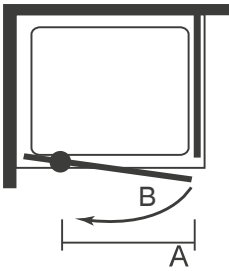

PIVOT DOOR

with Optional Side Panel

↑ 1850
MM
HEIGHT
STANDARD RANGE

6^{MM}
GLASS
THICKNESS

5 YEARS
GUARANTEE

FEATURES & BENEFITS

- Height 1850mm
- 6mm Toughened Safety Glass
- Easy Clean Frame
- Reversible
- Chrome Handle
- 5yr Guarantee

Slot & Lock
Frame System
- No Screws

No Drilling
on Frame

Click on
Rollers

Assembled
on Tray

A: Door Opening

B: Door Swing

Easy Pivot Door

| Size | Code | Recess Adjustment (Min-Max) | Side Panel Adjustment (Min-Max) | A | B |
|------|-------|-----------------------------|---------------------------------|-----|-----|
| 760 | KBP76 | 710-750 | 715-735 | 515 | 525 |
| 800 | KBP80 | 750-790 | 755-775 | 535 | 545 |
| 900 | KBP90 | 850-890 | 855-875 | 605 | 615 |

Optional Side Panel

| Size | Code | Side Panel Adjustment (Min-Max) |
|------|--------|---------------------------------|
| 760 | KBSP76 | 722-742 |
| 800 | KBSP80 | 762-782 |
| 900 | KBSP90 | 862-882 |

Please add 20mm to Tray Finish Adjustment when using a Side Panel.
For wetroom installation, please reduce Side Panel Tray Finish Adjustment by 20mm.
Inline panels can be fitted to either or both sides of sliding door.