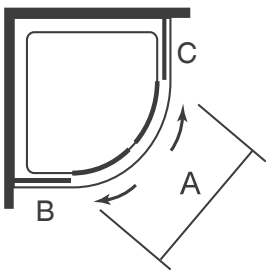

2 DOOR QUADRANT

1850
MM
HEIGHT
STANDARD RANGE

6
MM
GLASS
THICKNESS

5 YEARS
GUARANTEE

FEATURES & BENEFITS

- Height 1850mm
- 6mm Toughened Safety Glass
- Easy Clean Frame
- Reversible
- Chrome Handle
- 5yr Guarantee

Slot & Lock
Frame System
- No Screws

No Drilling
on Frame

Click on
Rollers

Assembled
on Tray

A = Door Opening
B = Flat Fixed Panel
C = Flat Fixed Panel

Easy 2 Door Quadrant

Size	Code	Recess Adjustment (Min-Max)	A	B	C
800	KB2Q108	770-790	470	425	225
900	KB2Q128	870-890	470	625	225

Easy 2 Door Offset Quadrant

Size	Code	Side Panel Adjustment (Min-Max)	A	B	C
1000X800	KB2Q108	970-990/ 770-790	470	425	225
1200X800	KB2Q128	1170-1190/ 770-790	470	625	225
1200X900	KB2Q129	1170-1190/ 870-890	545	625	325

Please add 20mm to Tray Finish Adjustment when using a Side Panel.
For wetroom installation, please reduce Side Panel Tray Finish Adjustment by 20mm.
Inline panels can be fitted to either or both sides of sliding door.