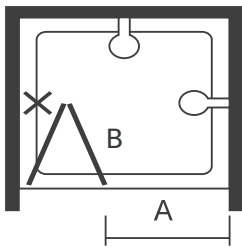

BIFOLD DOOR

with Optional Side Panel

1850
MM
HEIGHT
STANDARD RANGE

6
MM
GLASS
THICKNESS

5 YEARS
GUARANTEE

FEATURES & BENEFITS

- Height 1850mm
- 5mm Toughened Safety Glass
- Easy Clean Frame
- Reversible
- Chrome Handle
- 5yr Guarantee

Slot & Lock
Frame System
- No Screws

No Drilling
on Frame

Click on
Rollers

Assembled
on Tray

A: Door Opening

B: Door Swing

Easy Bifold Door

Size	Code	Recess Adjustment (Min-Max)	Side Panel Adjustment (Min-Max)	A	B
700	KBB70	660-690	655-675	400	305
760	KBB76	710-750	715-735	450	335
800	KBB80	750-790	755-775	480	355
900	KBB90	850-890	855-875	560	400

Optional Side Panel

Size	Code	Side Panel Adjustment (Min-Max)
760	KBSP76	730-750
800	KBSP80	770-790
900	KBSP90	870-890

Please add 20mm to Tray Finish Adjustment when using a Side Panel.
For wetroom installation, please reduce Side Panel Tray Finish Adjustment by 20mm.
Inline panels can be fitted to either or both sides of sliding door.