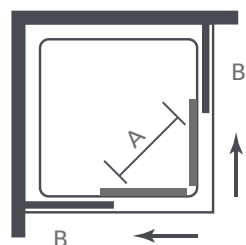

# CORNER DOOR

*with Optional Side Panel*

↑ 1850  
MM  
HEIGHT  
STANDARD RANGE

6<sup>MM</sup>  
GLASS  
THICKNESS

5 YEARS  
GUARANTEE

## FEATURES & BENEFITS

- Height 1850mm
- 6mm Toughened Safety Glass
- Easy Clean Frame
- Reversible
- Chrome Handle
- 5yr Guarantee

Slot & Lock  
Frame System  
- No Screws

No Drilling  
on Frame

Click on  
Rollers

Assembled  
on Tray

A = Door Opening  
B = Flat Fixed Panel  
C = Flat Fixed Panel

### Easy Corner Door

Size	Code	Recess Adjustment (Min-Max)	A	B
800	KBC80	770-790	400	395
900	KBC90	870-890	480	445