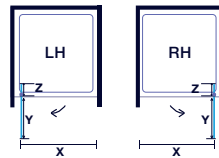

Pivot Door

Features

- Height 2030mm
- Solid chrome handle
- Fully concealed fixings
- Reversible
- Wetroom compatible

Pivot Door in a recess

Size	Code	Tray Finish Adjustment	Door Opening X Min-Max	Outside Door Swing Y	Inside Door Swing Z
800	M101211C	760-790	560	580	135
900	M101221C	860-890	660	680	135
1000	M101231C	960-990	760	780	135

Please reduce tray nish adjustment by 10mm when using a Side Panel.

Optional Side Panel

Size	Tray Finish Adjustment	Code
800	770-790	M10P2211C
900	870-890	M10P2221C
1200	1170-1190	M10P2241C

Please Note: Moving panel door must close onto the Side Panel. For wetroom installation, please reduce tray nish adjustment by 30mm.

Configuration

Pivot Door in Recess

Pivot Door with Side Panel

D: Side Panel

Y: Outside Door Swing

Z: Inside Door Swing

X: Door Opening

Note: 10mm adjustment only on closing side.

Please Note: Moving panel door must close onto the Side Panel.

For wetroom installation, please reduce tray finish adjustment by 30mm.

Handle