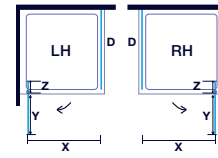

Pivot Door

Features

- Height 2030mm
- Solid chrome handle
- Fully concealed fixings
- Reversible
- Wetroom compatible

Pivot Door in a recess

Size	Code	Tray Finish Adjustment	Door Opening X Min-Max	Outside Door Swing Y	Inside Door Swing Z
800	M101211C	760-790	560	580	135
900	M101221C	860-890	660	680	135
1000	M101231C	960-990	760	780	135

Please reduce tray nish adjustment by 10mm when using a Side Panel.

Optional Side Panel

Size	Tray Finish Adjustment	Code
800	770-790	M10P2211C
900	870-890	M10P2221C
1200	1170-1190	M10P2241C

Please Note: Moving panel door must close onto the Side Panel. For wetroom installation, please reduce tray nish adjustment by 30mm.

Configuration

Pivot Door in Recess

Pivot Door with Side Panel

D: Side Panel

Y: Outside Door Swing

Z: Inside Door Swing

X: Door Opening

Note: 10mm adjustment only on closing side.

Please Note: Moving panel door must close onto the Side Panel.

For wetroom installation, please reduce tray finish adjustment by 30mm.

Handle