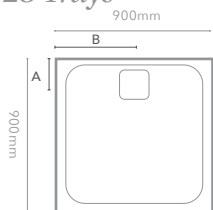

### TrueStone Trays

Rectangular Tray

| Size     | Waste Position (A) | Waste Position (B) |
|----------|--------------------|--------------------|
| 1000x800 | 200                | 400                |
| 1200x800 | 250                | 400                |
| 1200x900 | 250                | 450                |
| 1400x800 | 350                | 400                |
| 1400x900 | 350                | 450                |
| 1500x800 | 400                | 400                |
| 1500x900 | 400                | 450                |
| 1600x800 | 450                | 400                |
| 1600x900 | 450                | 450                |
| 1700x800 | 500                | 400                |
| 1700x900 | 500                | 450                |

Square Tray

| Size    | Waste Position (A) | Waste Position (B) |
|---------|--------------------|--------------------|
| 900x900 | 270                | 450                |

Quadrant Tray

| Size    | Waste Position (A) | Waste Position (B) |
|---------|--------------------|--------------------|
| 900x900 | 270                | 270                |

Offset Quadrant Tray

| Size     | Waste Position (A) | Waste Position (B) |
|----------|--------------------|--------------------|
| 1200x900 | 270                | 270                |

Please Note: For all trays, waste dimensions are to the centre of waste.

### Level 25 Trays

Square Tray

| Size    | Waste Position (A) | Waste Position (B) |
|---------|--------------------|--------------------|
| 900x900 | 121.5              | 450                |