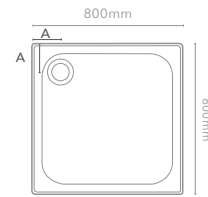

Square Tray

Size	Waste Position (A)	Waste Position (B)
760	147	
800	147	
900	147