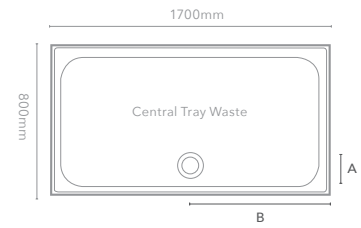

MStone Trays Continued...

Rectangular Tray

Size	Waste Position (A)	Waste Position (B)
1700x800	130	850

Waste is centred for 1700x800 tray - D178RT