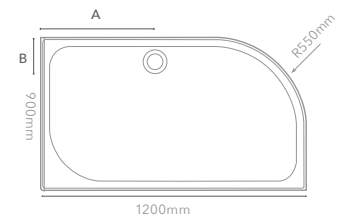

### MStone Trays

Rectangular Tray

| Size     | Waste Position (A) | Waste Position (B) |
|----------|--------------------|--------------------|
| 900x760  | 147                |                    |
| 1000x800 | 147                |                    |
| 1100x760 | 147                |                    |
| 1100x800 | 147                |                    |
| 1200x700 | 147                |                    |
| 1200x760 | 147                |                    |
| 1200x800 | 147                |                    |
| 1200x900 | 147                |                    |
| 1400x800 | 147                |                    |
| 1400x900 | 147                |                    |
| 1500x700 | 147                |                    |
| 1500x800 | 147                |                    |
| 1500x900 | 147                |                    |
| 1600x800 | 147                |                    |
| 1600x900 | 147                |                    |
| 1685x700 | 147                |                    |
| 1680x760 | 147                |                    |

### MStone Trays Continued...

Rectangular Tray

| Size     | Waste Position (A) | Waste Position (B) |
|----------|--------------------|--------------------|
| 1700x800 | 130                | 850                |

Waste is centred for 1700x800 tray - D178RT

Square Tray

| Size | Waste Position (A) | Waste Position (B) |
|------|--------------------|--------------------|
| 760  | 147                |                    |
| 800  | 147                |                    |
| 900  | 147                |                    |

Quadrant Tray

| Size | Waste Position (A) | Waste Position (B) |
|------|--------------------|--------------------|
| 800  | 250                | 130                |
| 900  | 350                | 130                |
| 1000 | 350                | 130                |