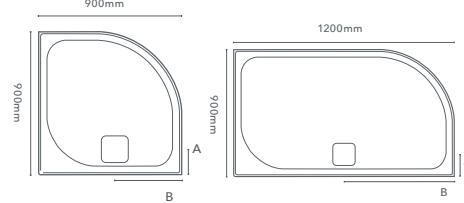

### Level 25 Trays

Square Tray

| Size    | Waste Position (A) | Waste Position (B) |
|---------|--------------------|--------------------|
| 900x900 | 121.5              | 450                |

### Level 25 Trays

Rectangular Tray

| Size     | Waste Position (A) | Waste Position (B) |
|----------|--------------------|--------------------|
| 1000x800 | 121.5              | 500                |
| 1000x900 | 121.5              | 500                |
| 1100x800 | 121.5              | 550                |
| 1100x900 | 121.5              | 550                |
| 1200x800 | 121.5              | 600                |
| 1200x900 | 121.5              | 600                |
| 1300x800 | 121.5              | 650                |
| 1300x900 | 121.5              | 650                |
| 1400x800 | 121.5              | 700                |
| 1400x900 | 121.5              | 700                |
| 1500x800 | 121.5              | 750                |
| 1500x900 | 121.5              | 750                |
| 1600x800 | 121.5              | 800                |
| 1600x900 | 121.5              | 800                |
| 1700x800 | 121.5              | 850                |
| 1700x900 | 121.5              | 850                |

Quadrant Tray

Offset Quadrant Tray

Quadrant Trays

| Size       | Waste Position (A) | Waste Position (B) |
|------------|--------------------|--------------------|
| 900 x 900  | 121.5              | 450                |
| 1200 x 900 | 121.5              | 600                |