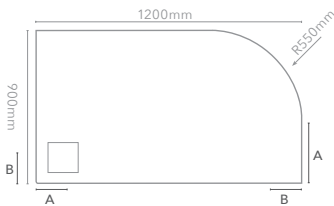

### TrueStone Trays

Rectangular Tray

| Size     | Waste Position (A) | Waste Position (B) |
|----------|--------------------|--------------------|
| 1000x800 | 200                | 400                |
| 1200x800 | 250                | 400                |
| 1200x900 | 250                | 450                |
| 1400x800 | 350                | 400                |
| 1400x900 | 350                | 450                |
| 1500x800 | 400                | 400                |
| 1500x900 | 400                | 450                |
| 1600x800 | 450                | 400                |
| 1600x900 | 450                | 450                |
| 1700x800 | 500                | 400                |
| 1700x900 | 500                | 450                |

Square Tray

| Size    | Waste Position (A) | Waste Position (B) |
|---------|--------------------|--------------------|
| 900x900 | 270                | 450                |

Quadrant Tray

| Size    | Waste Position (A) | Waste Position (B) |
|---------|--------------------|--------------------|
| 900x900 | 270                | 270                |

Offset Quadrant Tray

| Size     | Waste Position (A) | Waste Position (B) |
|----------|--------------------|--------------------|
| 1200x900 | 270                | 270                |

Please Note: For all trays, waste dimensions are to the centre of waste.

### MStone Trays Continued...

Rectangular Tray

| Size     | Waste Position (A) | Waste Position (B) |
|----------|--------------------|--------------------|
| 1700x800 | 130                | 850                |