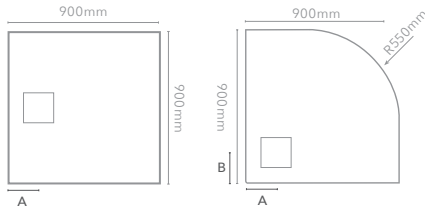

### TrueStone Trays

Rectangular Tray

| Size     | Waste Position (A) | Waste Position (B) |
|----------|--------------------|--------------------|
| 1000x800 | 200                | 400                |
| 1200x800 | 250                | 400                |
| 1200x900 | 250                | 450                |
| 1400x800 | 350                | 400                |
| 1400x900 | 350                | 450                |
| 1500x800 | 400                | 400                |
| 1500x900 | 400                | 450                |
| 1600x800 | 450                | 400                |
| 1600x900 | 450                | 450                |
| 1700x800 | 500                | 400                |
| 1700x900 | 500                | 450                |

Offset Quadrant Tray

| Size     | Waste Position (A) | Waste Position (B) |
|----------|--------------------|--------------------|
| 1200x900 | 270                | 270                |

Please Note: For all trays, waste dimensions are to the centre of waste.

### MStone Trays Continued...

Rectangular Tray

| Size     | Waste Position (A) | Waste Position (B) |
|----------|--------------------|--------------------|
| 1700x800 | 130                | 850                |

Waste is centred for 1700x800 tray - D178RT

Square Tray

| Size | Waste Position (A) | Waste Position (B) |
|------|--------------------|--------------------|
| 760  | 147                |                    |
| 800  | 147                |                    |
| 900  | 147                |                    |