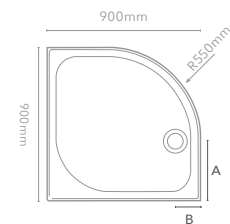

Quadrant Tray

Offset Quadrant Tray

Quadrant Trays

| Size       | Waste Position (A) | Waste Position (B) |
|------------|--------------------|--------------------|
| 900 x 900  | 121.5              | 450                |
| 1200 x 900 | 121.5              | 600                |

### MStone Trays

Rectangular Tray

| Size     | Waste Position (A) | Waste Position (B) |
|----------|--------------------|--------------------|
| 900x760  | 147                |                    |
| 1000x800 | 147                |                    |
| 1100x760 | 147                |                    |
| 1100x800 | 147                |                    |
| 1200x700 | 147                |                    |
| 1200x760 | 147                |                    |
| 1200x800 | 147                |                    |
| 1200x900 | 147                |                    |
| 1400x800 | 147                |                    |
| 1400x900 | 147                |                    |
| 1500x700 | 147                |                    |
| 1500x800 | 147                |                    |
| 1500x900 | 147                |                    |
| 1600x800 | 147                |                    |
| 1600x900 | 147                |                    |
| 1685x700 | 147                |                    |
| 1680x760 | 147                |                    |

### MStone Trays Continued...

Rectangular Tray

| Size     | Waste Position (A) | Waste Position (B) |
|----------|--------------------|--------------------|
| 1700x800 | 130                | 850                |

Waste is centred for 1700x800 tray - D178RT

Square Tray

| Size | Waste Position (A) | Waste Position (B) |
|------|--------------------|--------------------|
| 760  | 147                |                    |
| 800  | 147                |                    |
| 900  | 147                |                    |