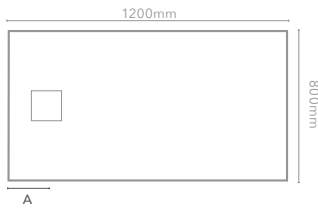

### TrueStone Trays

Rectangular Tray

| Size     | Waste Position (A) | Waste Position (B) |
|----------|--------------------|--------------------|
| 1000x800 | 200                | 400                |
| 1200x800 | 250                | 400                |
| 1200x900 | 250                | 450                |
| 1400x800 | 350                | 400                |
| 1400x900 | 350                | 450                |
| 1500x800 | 400                | 400                |
| 1500x900 | 400                | 450                |
| 1600x800 | 450                | 400                |
| 1600x900 | 450                | 450                |
| 1700x800 | 500                | 400                |
| 1700x900 | 500                | 450                |

Offset Quadrant Tray

| Size     | Waste Position (A) | Waste Position (B) |
|----------|--------------------|--------------------|
| 1200x900 | 270                | 270                |

Please Note: For all trays, waste dimensions are to the centre of waste.

### MStone Trays Continued...

Rectangular Tray

| Size     | Waste Position (A) | Waste Position (B) |
|----------|--------------------|--------------------|
| 1700x800 | 130                | 850                |

Waste is centred for 1700x800 tray - D178RT

Square Tray

| Size | Waste Position (A) | Waste Position (B) |
|------|--------------------|--------------------|
| 760  | 147                |                    |
| 800  | 147                |                    |
| 900  | 147                |                    |