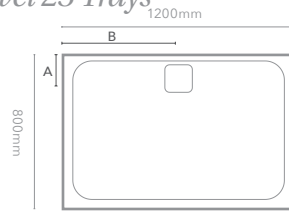

Square Tray

| Size    | Waste Position (A) | Waste Position (B) |
|---------|--------------------|--------------------|
| 900x900 | 270                | 450                |

Quadrant Tray

| Size    | Waste Position (A) | Waste Position (B) |
|---------|--------------------|--------------------|
| 900x900 | 270                | 270                |

Offset Quadrant Tray

| Size     | Waste Position (A) | Waste Position (B) |
|----------|--------------------|--------------------|
| 1200x900 | 270                | 270                |

Please Note: For all trays, waste dimensions are to the centre of waste.

### Level 25 Trays

Square Tray

| Size    | Waste Position (A) | Waste Position (B) |
|---------|--------------------|--------------------|
| 900x900 | 121.5              | 450                |

### Level 25 Trays

Rectangular Tray

| Size     | Waste Position (A) | Waste Position (B) |
|----------|--------------------|--------------------|
| 1000x800 | 121.5              | 500                |
| 1000x900 | 121.5              | 500                |
| 1100x800 | 121.5              | 550                |
| 1100x900 | 121.5              | 550                |
| 1200x800 | 121.5              | 600                |
| 1200x900 | 121.5              | 600                |
| 1300x800 | 121.5              | 650                |
| 1300x900 | 121.5              | 650                |
| 1400x800 | 121.5              | 700                |
| 1400x900 | 121.5              | 700                |
| 1500x800 | 121.5              | 750                |
| 1500x900 | 121.5              | 750                |
| 1600x800 | 121.5              | 800                |
| 1600x900 | 121.5              | 800                |
| 1700x800 | 121.5              | 850                |
| 1700x900 | 121.5              | 850                |