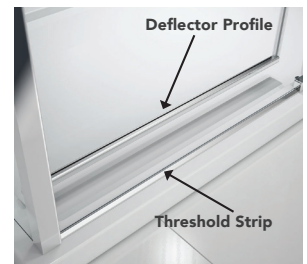

LOW LEVEL ACCESS SLIDING DOOR

FEATURES & BENEFITS

- No Bottom rollers
- NEW bottom glide system
- Easy-fit system
- Push button door release for easy clean
- Adjustable fin seal for increased water retention
- Threshold strip just 6mm high

Note: Products are handed due to bottom guide and no bottom profile

Handle

| Size | Adjustment (Min-Max) | Handed | Order Code |
|------|----------------------|--------|------------|
| 1000 | 950-990 | Left | MBLA1000L |
| 1000 | 950-990 | Right | MBLA1000R |
| 1200 | 1150-1190 | Left | MBLA1200L |
| 1200 | 1150-1190 | Right | MBLA1200R |
| 1400 | 1350-1390 | Left | MBLA1400L |
| 1400 | 1350-1390 | Right | MBLA1400R |
| 1700 | 1650-1690 | Left | MBLA1700L |
| 1700 | 1650-1690 | Right | MBLA1700R |

| Size | A | B |
|------|-----|-----|
| 1000 | 365 | 435 |
| 1200 | 465 | 535 |
| 1400 | 565 | 635 |
| 1700 | 565 | 935 |

Configuration

A = Door Opening
B = Fixed Panel

| Optional Side Panel (Reversible) | | |
|----------------------------------|---------|----------|
| 700 | 670-690 | MBSP700 |
| 760 | 730-750 | MBSP760 |
| 800 | 770-790 | MBSP800 |
| 900 | 870-890 | MBSP900 |
| 1000 | 970-990 | MBSP1000 |

Low Level Sliding Door

Slimline Threshold

Push Release

Bottom Guide